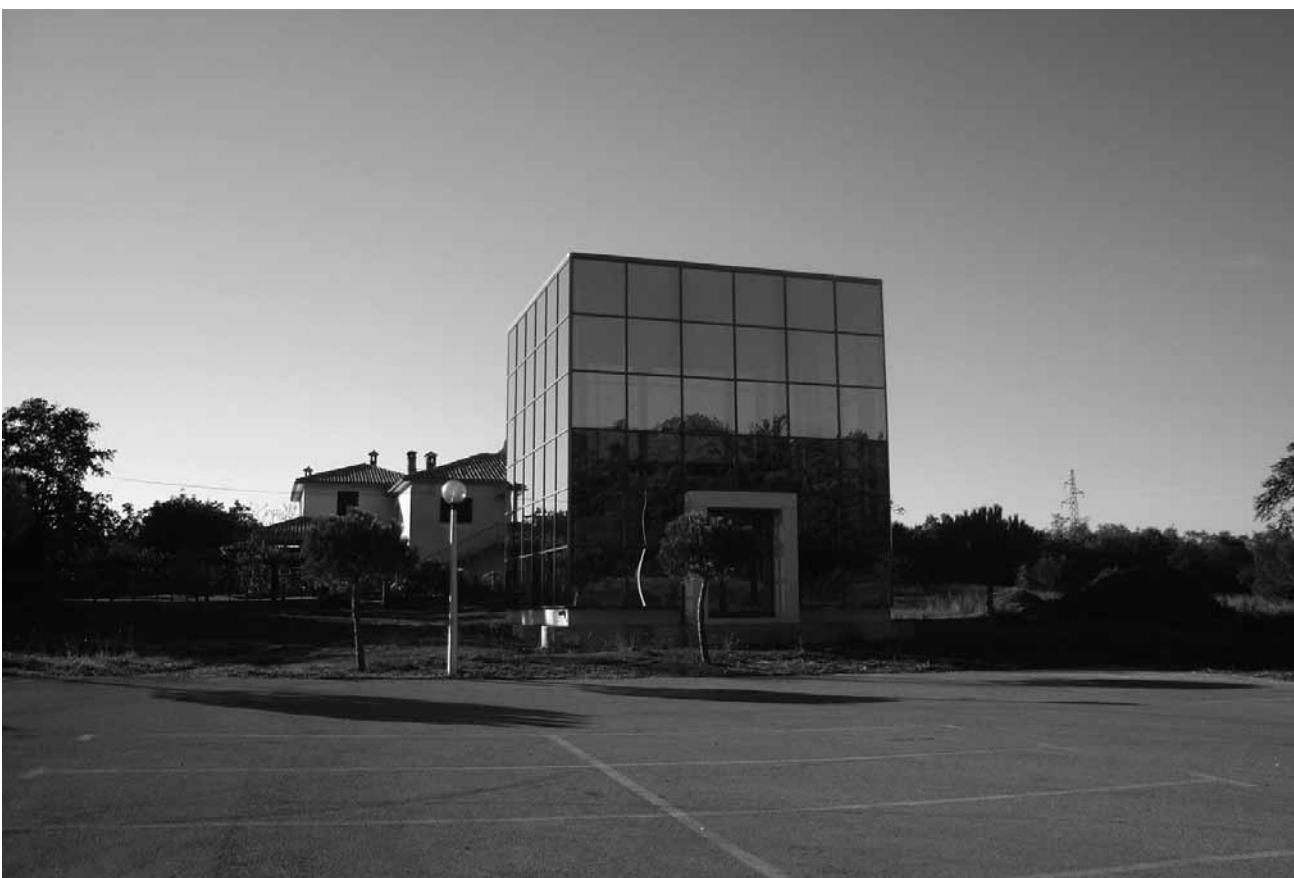

## WHERE

The Mediterranean Sculpture Symposium is an international art event held at the park near the baroque monumental complex of Stanzia Dubrova, below the city of Labin, in 40 hectares of open landscape. It originated and continued as an act of praise to the beauty of Istrian stone.

## WHAT

Ever since 1970, these sculptors' working meetings have been taking place each year, from August to September. Dubrova Sculpture Park is a place where a representative collection of monumental outdoor sculpture is created. Its also a construction site for a few interdisciplinary projects in service of the future Open Air Museum of Contemporary Sculpture which will also become an attractive cultural and tourist destination.